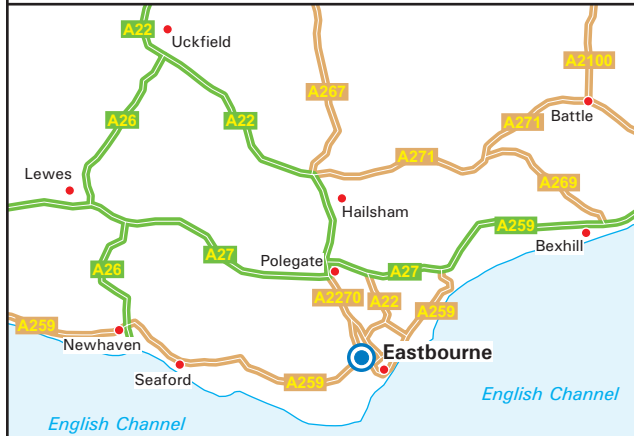

Business Services Authority

Dental Services Division

NHSBSA Dental Services Division
Compton Place Road
Eastbourne
East Sussex BN20 8AD
Tel: +44 (0)1323 433550
www.dpb.nhs.uk

From A22 / The North

- At the Polegate roundabout, take the third exit signed A27, Brighton, Newhaven and Lewes.
- Join the A2270 and continue for 2.5 miles until the Willington Roundabout.
- Take second exit at the roundabout, remaining on the A2270, towards Eastbourne.
- At the traffic lights, turn right onto Victoria Drive (signposted Seaford & A259).
- Continue along Victoria Drive and take the left hand fork into Green Street.
- At the end of Green Street, turn left into Church Street.
- Turn right into Borough Lane. Continue onto Compton Place Road.
- We are situated on the right hand side (see inset).

From A27 / The East / The West

- At Polegate, join the A2270 following signs for Eastbourne.
- Continue for 2.5 miles until the Willington Roundabout.
- Take second exit at the roundabout, remaining on the A2270, towards Eastbourne.
- At the traffic lights, turn right onto Victoria Drive (signposted Seaford & A259).
- Continue along Victoria Drive and take the left hand fork into Green Street.
- At the end of Green Street, turn left into Church Street.
- Turn right into Borough Lane. Continue onto Compton Place Road.
- We are situated on the right hand side (see inset).

By Train

- Eastbourne is served by trains from Brighton, Hastings, Ashford International and from London Waterloo and Victoria stations.