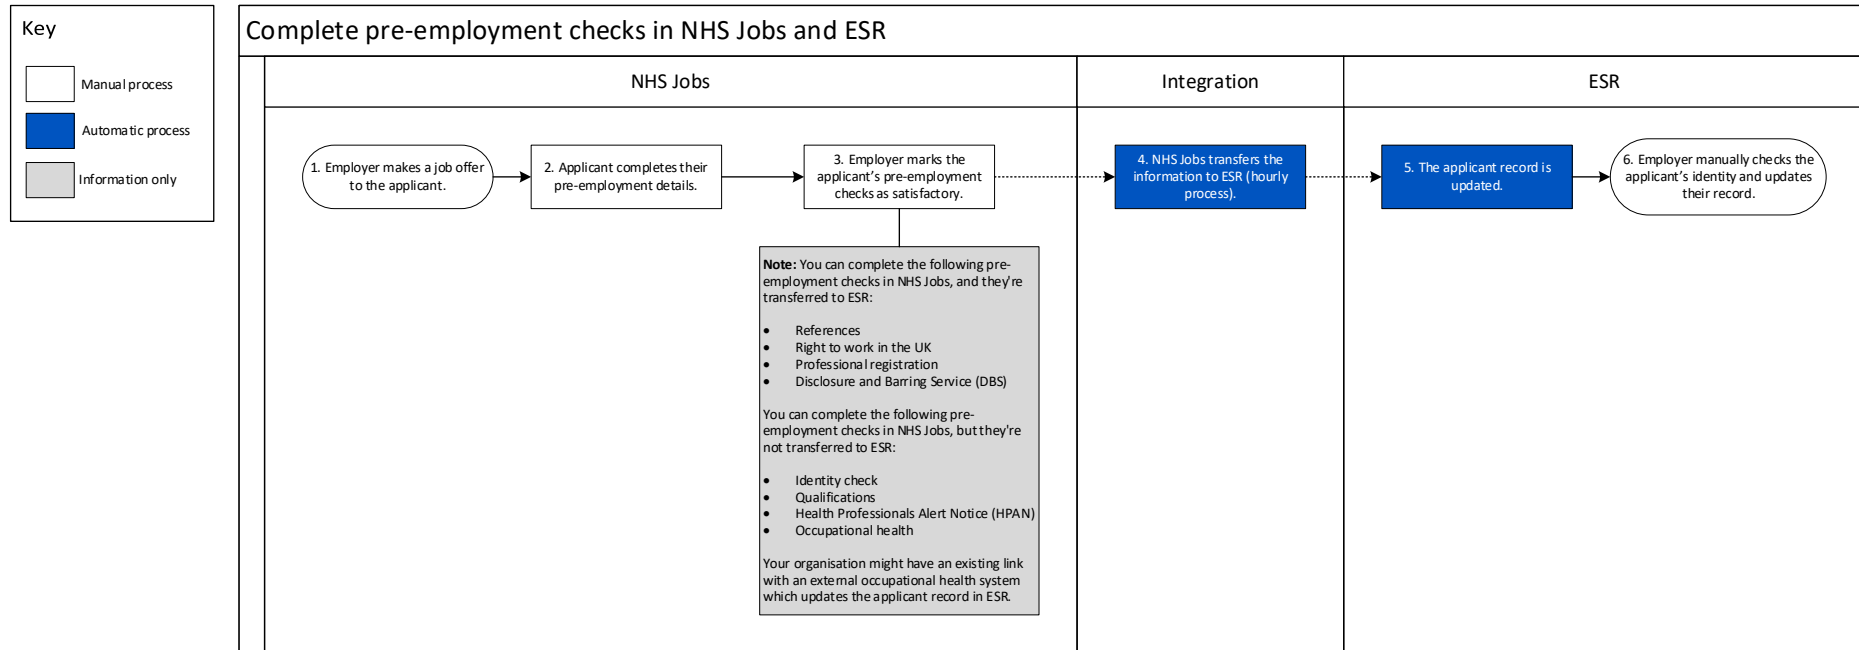

NHS Jobs and ESR integration – Complete pre-employment checks

This document is for users of NHS Jobs and ESR integration.

It includes a process flow for completing an applicant's pre-employment checks and has links to help and guidance.

Contents

NHS Jobs and ESR integration – Complete pre-employment checks.....	1
Process flow	3
Help and guidance	4

Process flow

This page shows the process flow for completing an applicant's pre-employment checks in NHS Jobs and ESR.