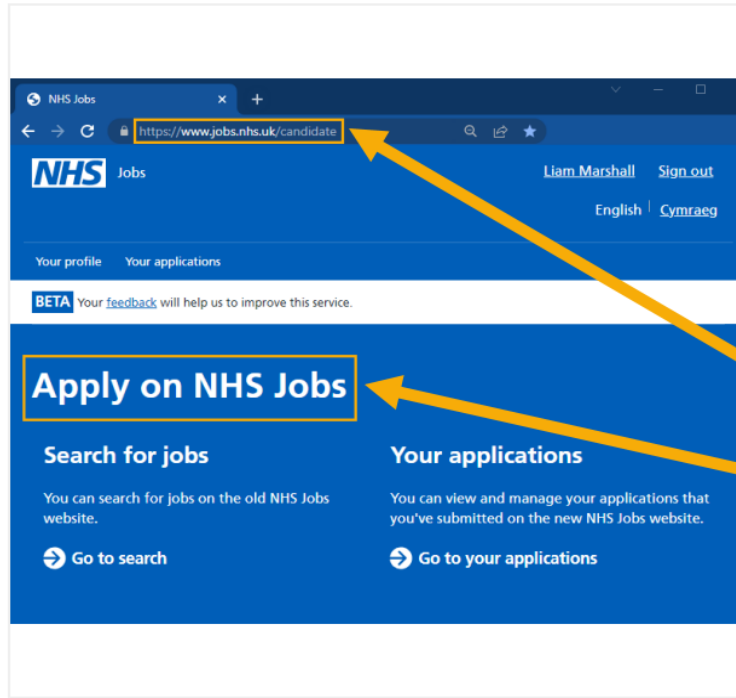

Identifying the Applicant and Employer Hub in NHS Jobs

Applicant Hub

This website is used to apply on NHS Jobs.

For example, an applicant applying for a role in the NHS.

The website address is: www.jobs.nhs.uk/candidate

The applicant hub includes the 'Apply on NHS Jobs' text.

Employer Hub

This website is used to recruit on NHS Jobs.

For example, an employer advertising a job in the NHS.

The website address is: www.jobs.nhs.uk/employer/home